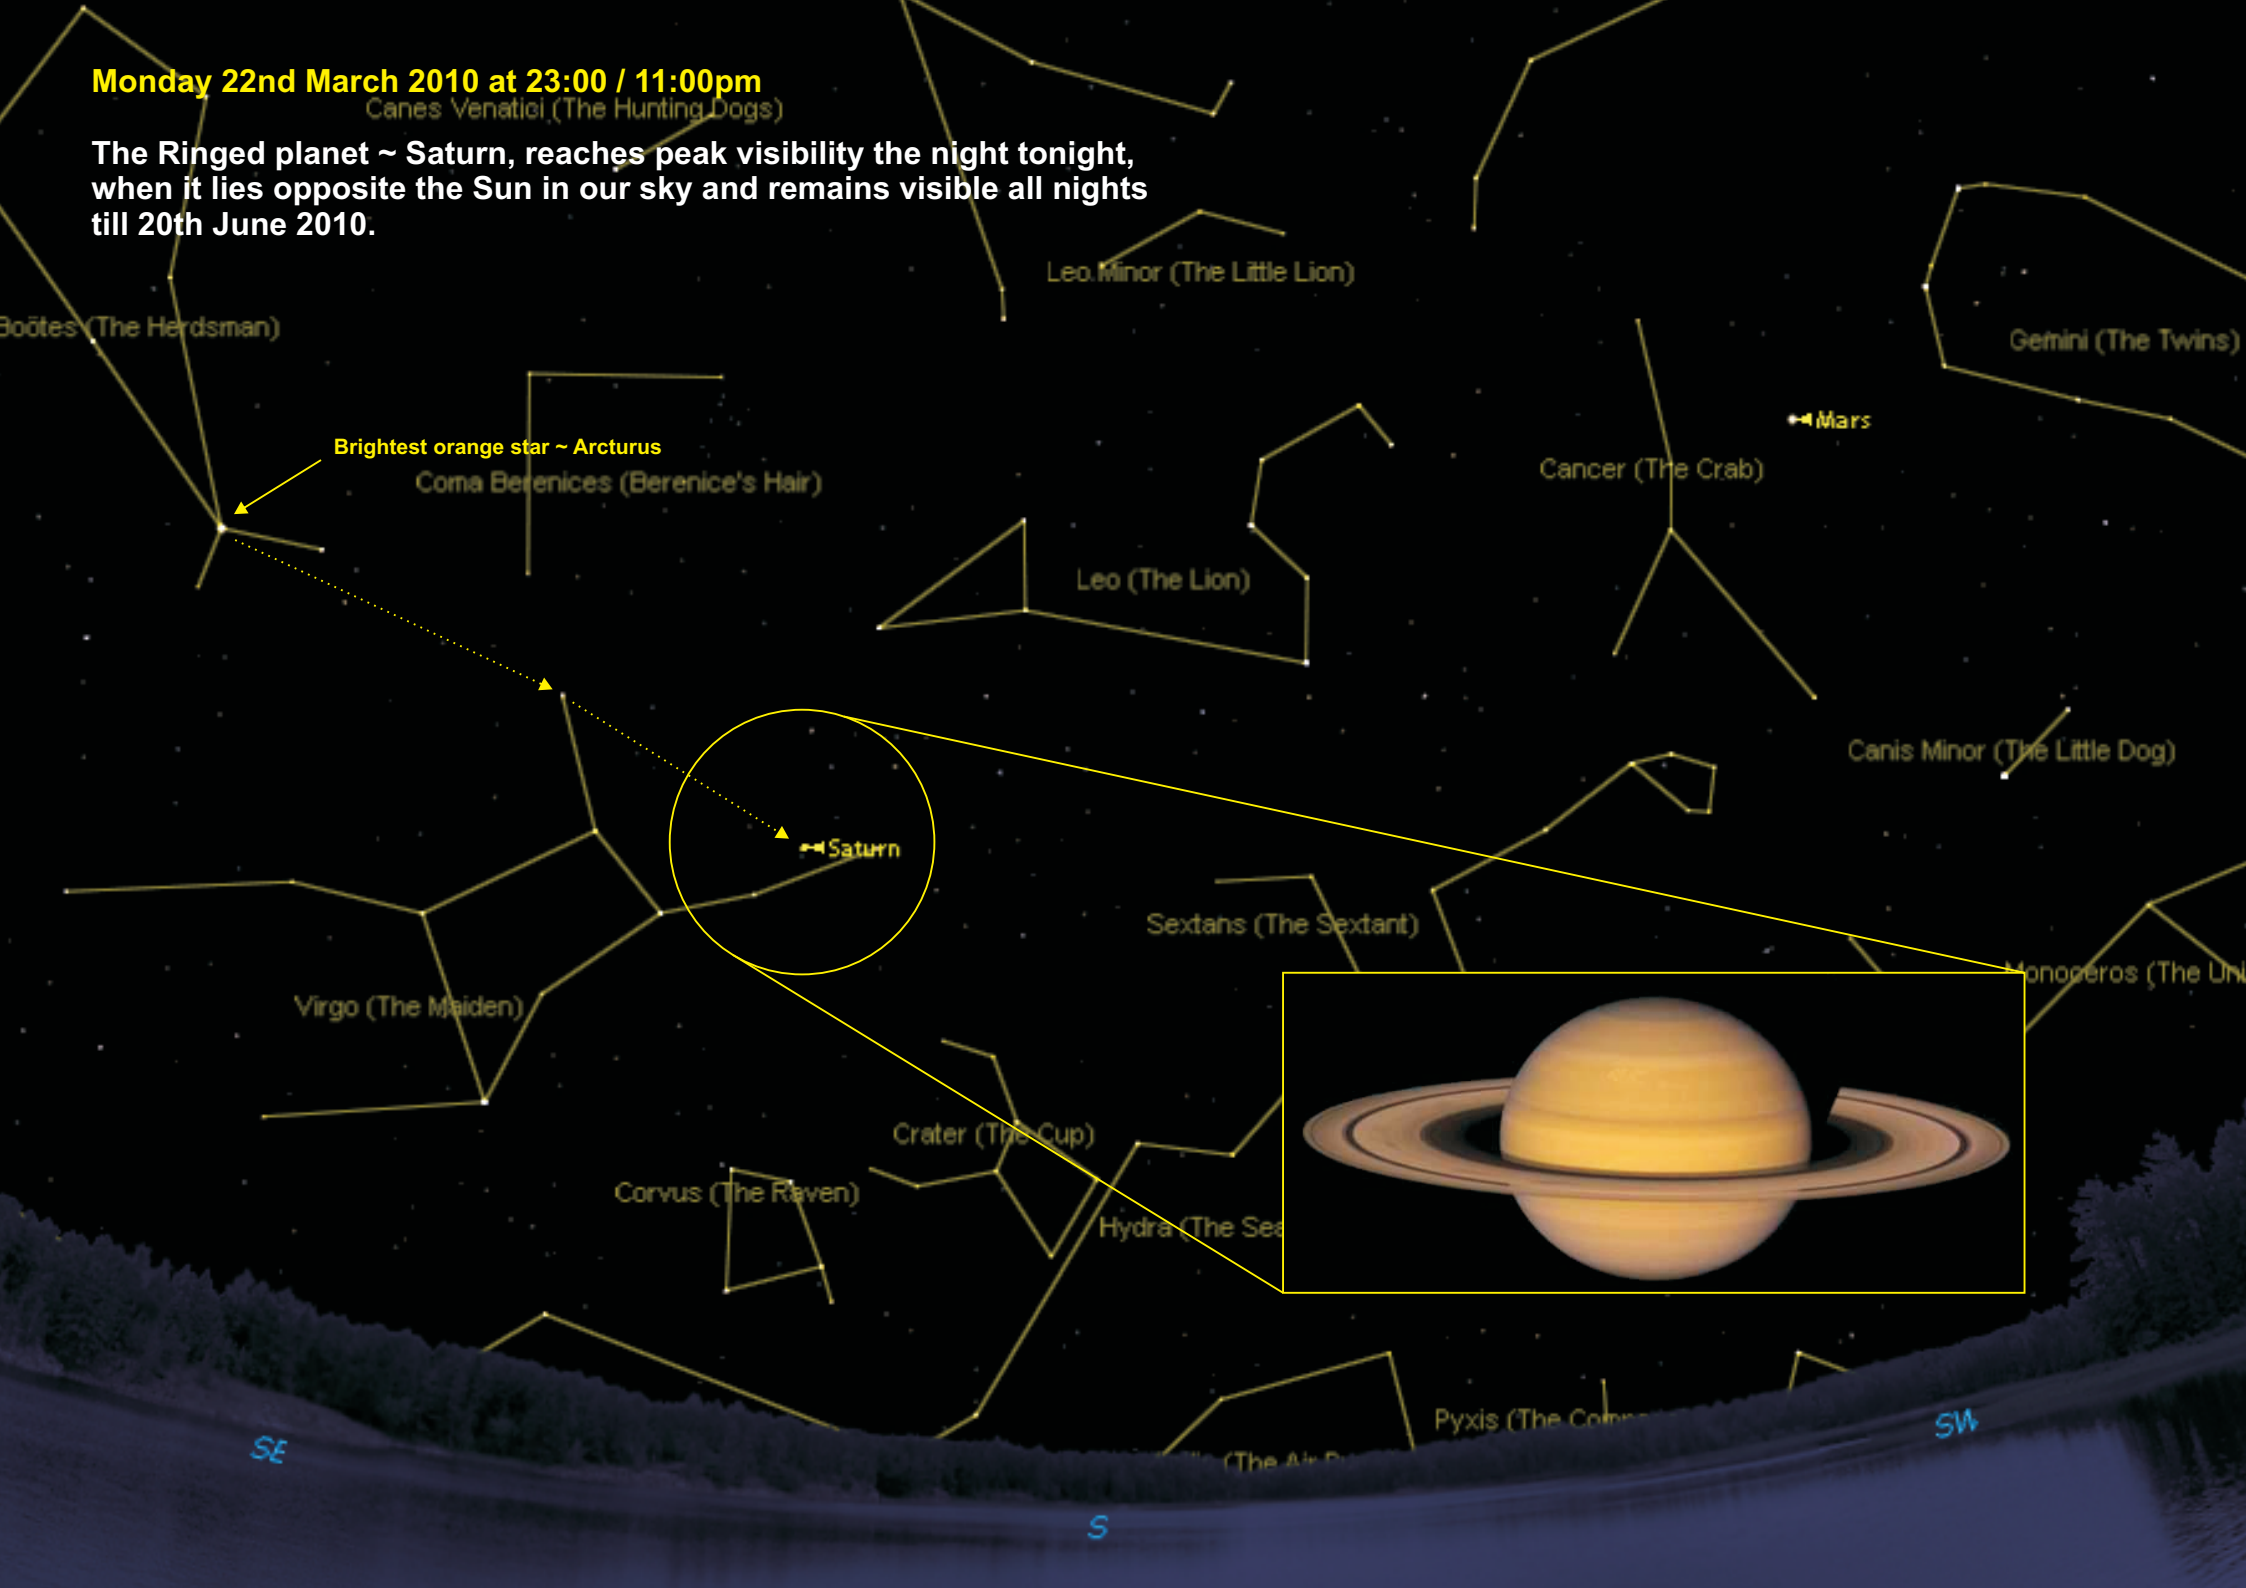

Monday 22nd March 2010 at 23:00 / 11:00pm

Canes Venatici (The Hunting Dogs)

The Ringed planet ~ Saturn, reaches peak visibility the night tonight, when it lies opposite the Sun in our sky and remains visible all nights till 20th June 2010.

Brightest orange star ~ Arcturus

Coma Berenices (Berenice's Hair)

Leo Minor (The Little Lion)

Gemini (The Twins)

Mars

Cancer (The Crab)

Leo (The Lion)

Canis Minor (The Little Dog)

Saturn

Sextans (The Sextant)

Monoceros (The Unicorn)

Virgo (The Maiden)

Crater (The Cup)

Corvus (The Raven)

Hydra (The Sea Serpent)

Pyxis (The Compass)

SE

S

SW