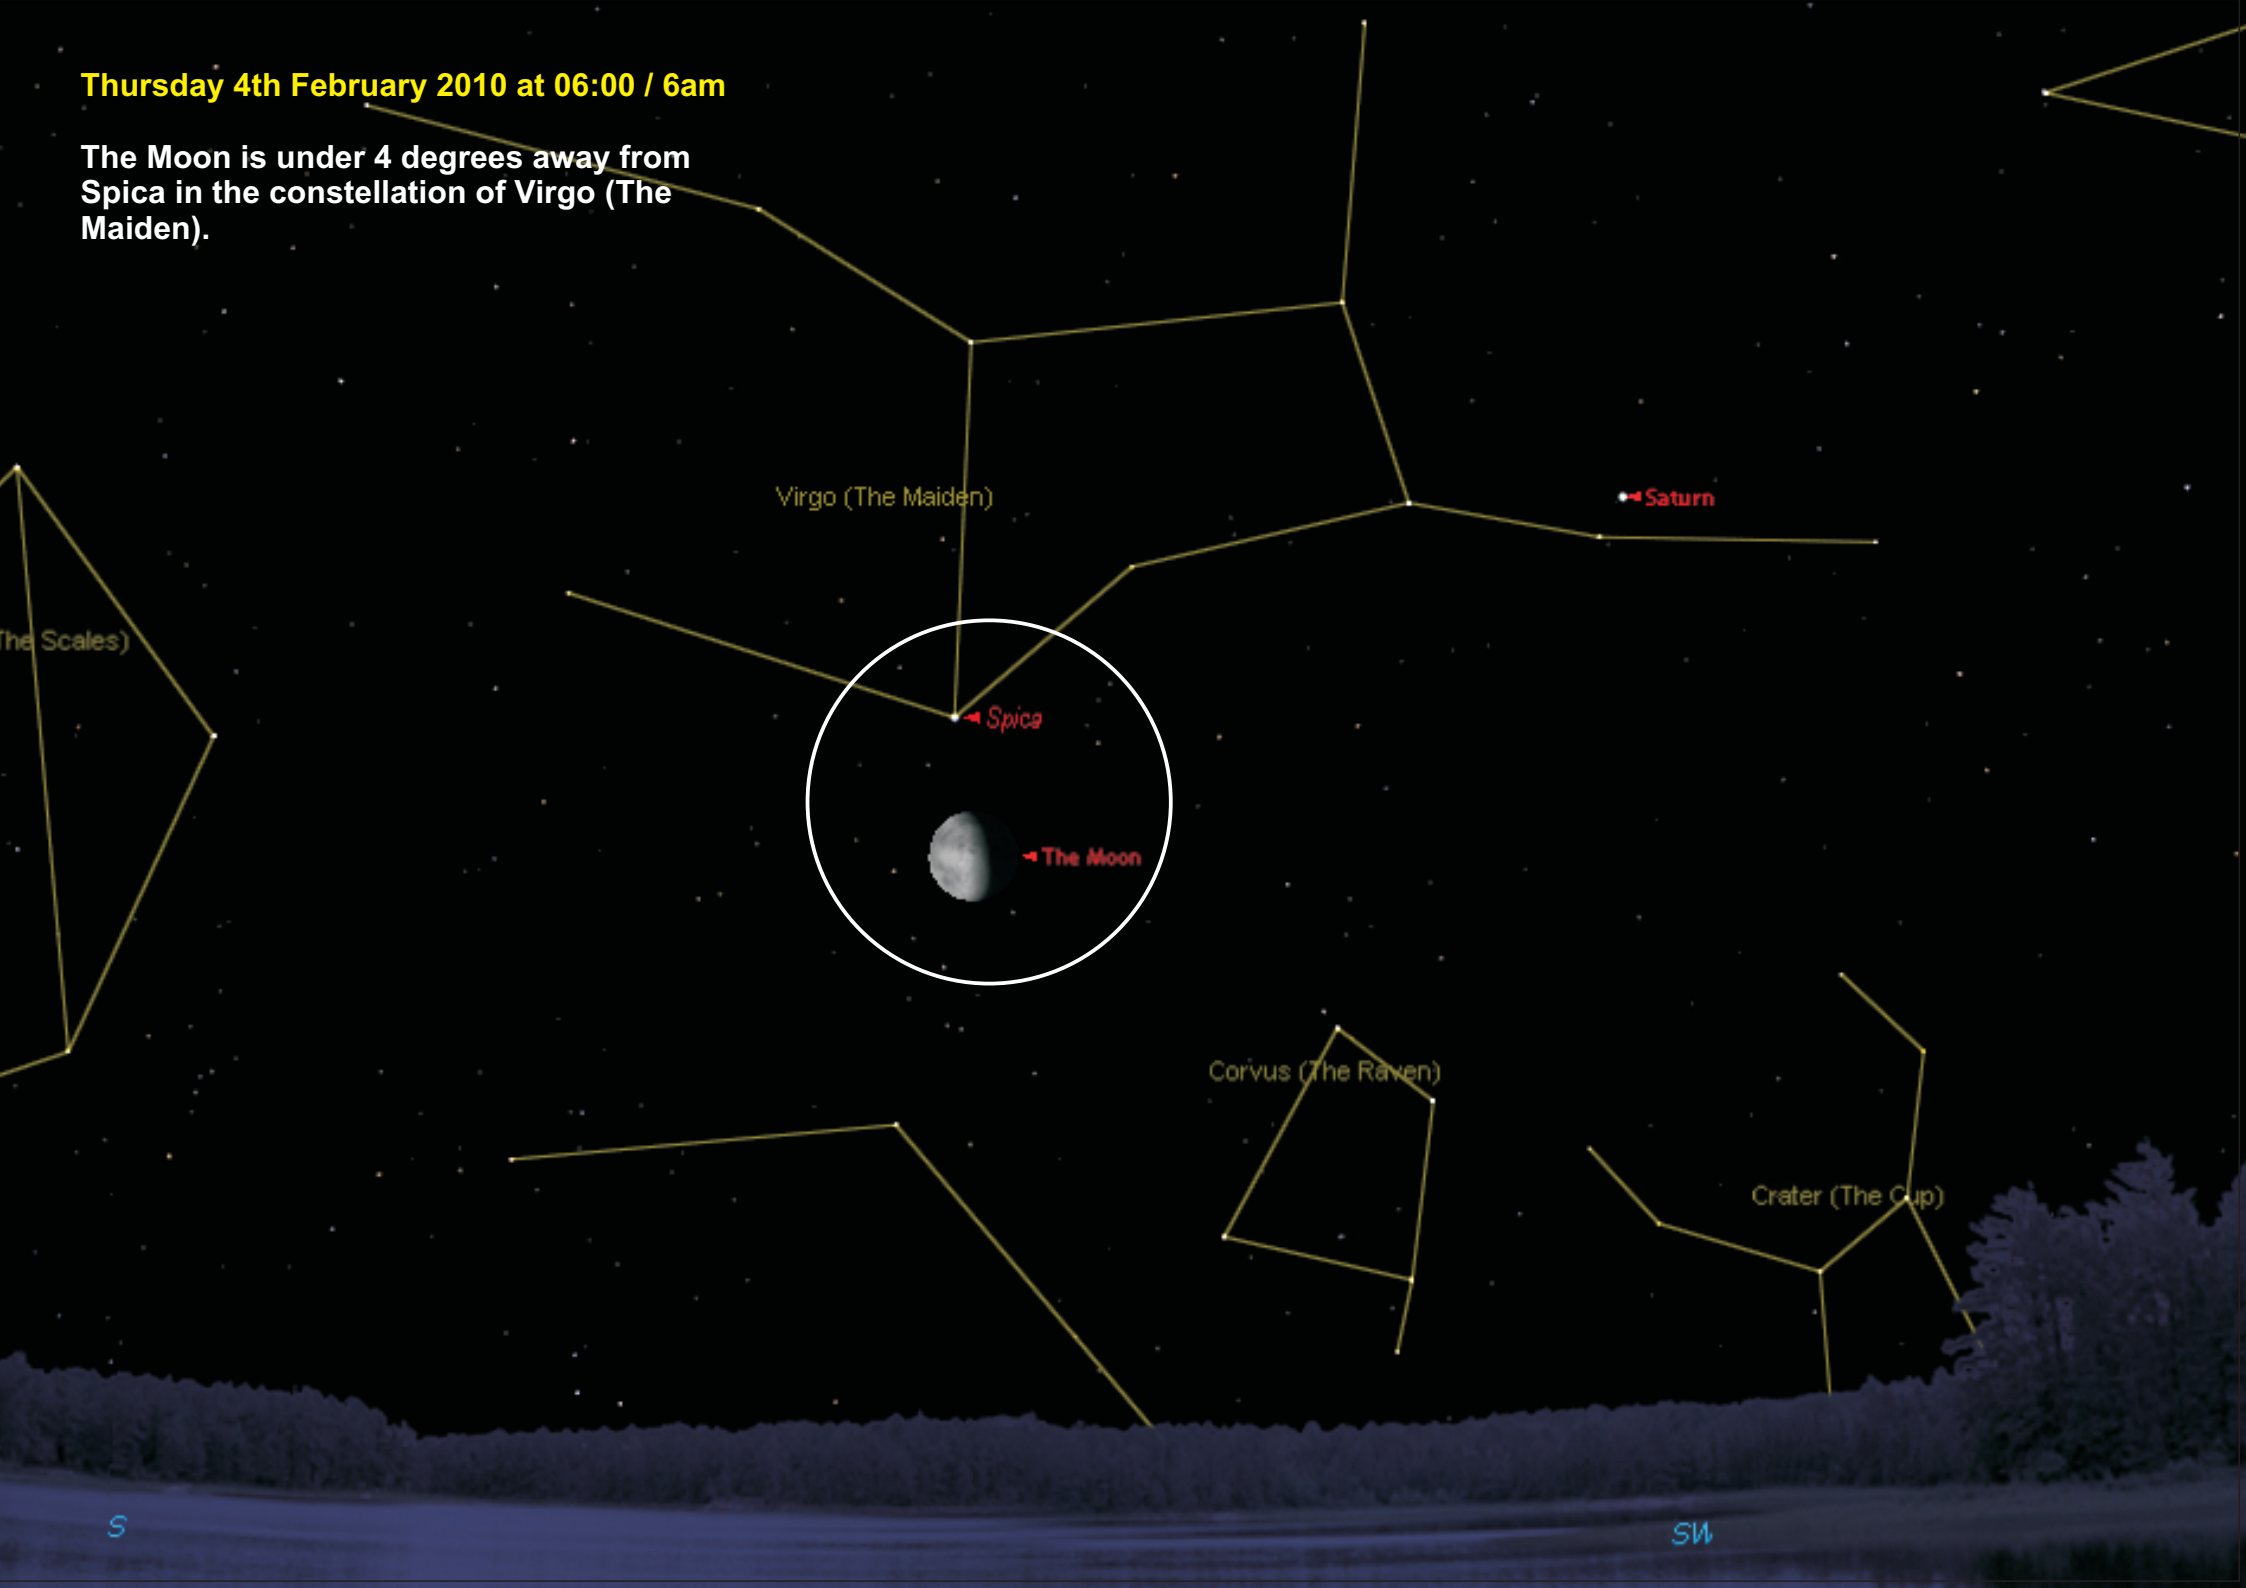

Thursday 4th February 2010 at 06:00 / 6am

The Moon is under 4 degrees away from Spica in the constellation of Virgo (The Maiden).

Virgo (The Maiden)

→ Saturn

→ Spica

→ The Moon

(The Scales)

Corvus (The Raven)

Crater (The Cup)

S

SW